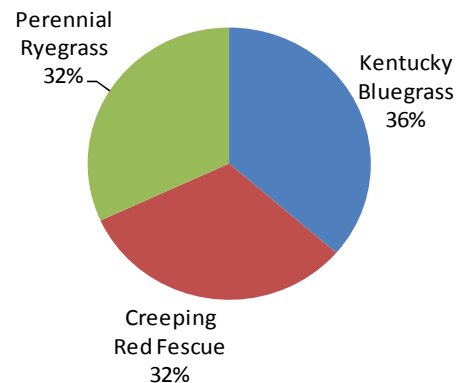

RichLawn All Purpose Lawn Mix

- Coastal or Interior
 - Back lawn seed
 - Full sun to moderate shade
- For:*
- Home lawns
 - Landscaping

The **RichLawn All Purpose** lawn seed mixture is for general home and landscape use with full sun to moderate shade.

This mixture is of fine to medium texture and performs well at a low, medium, or high height of cut.

RichLawn All Purpose should be seeded at 5-7 pounds per 1,000 square feet, depending on seeding conditions and desired growth density.

Seed Mixture Composition

% By Weight

% By Seed Count

Varieties subject to change, based on availability. In the case of substitutions, equivalent varieties will be used.