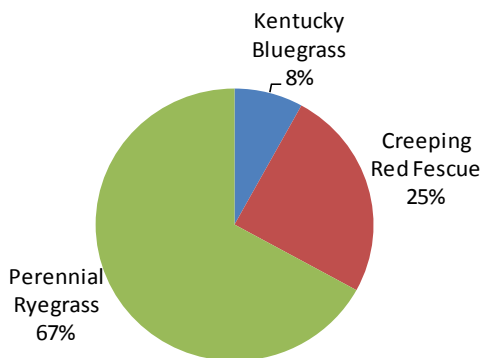

RichLawn All Purpose Lawn Mix

1. Coastal or Interior
   - Back lawn seed
   - Full sun to moderate shade
2. *For:*
3. Home lawns
   - Landscaping

The **RichLawn All Purpose** lawn seed mixture is for general home and landscape use with full sun to moderate shade.

This mixture is of fine to medium texture and performs well at a low, medium, or high height of cut.

RichLawn All Purpose should be seeded at 5-7 pounds per 1,000 square feet, depending on seeding conditions and desired growth density.

Seed Mixture Composition

% By Weight