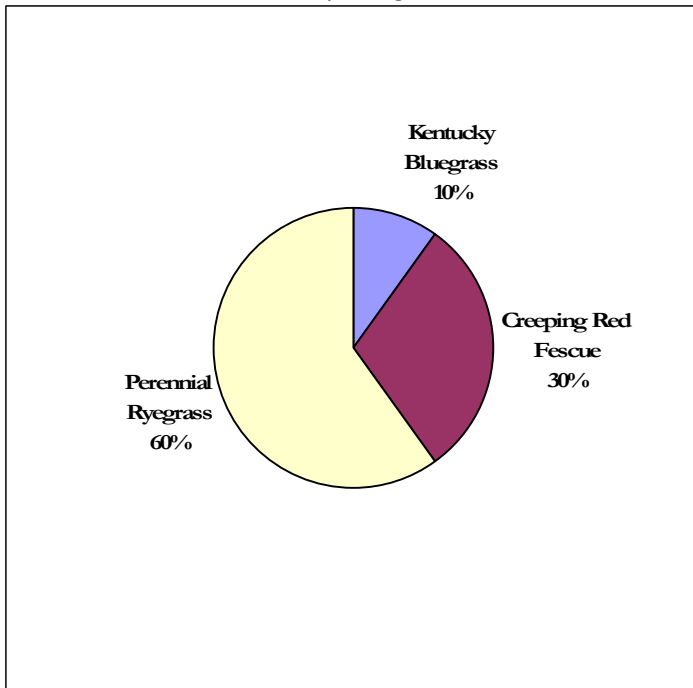

RichLawn All Purpose Lawn Mix

1. Coastal or Interior
   - Back lawn seed
   - Full sun to moderate shade
2. *For:*
3. Home lawns
   - Landscaping

The **RichLawn All Purpose** lawn seed mixture is for general home and landscape use with full sun to moderate shade.

This mixture is of fine to medium texture and performs well at a low, medium, or high height of cut.

RichLawn All Purpose should be seeded at 5-7 pounds per 1,000 square feet, depending on seeding conditions and desired growth density.

Seed Mixture Composition

% By Weight