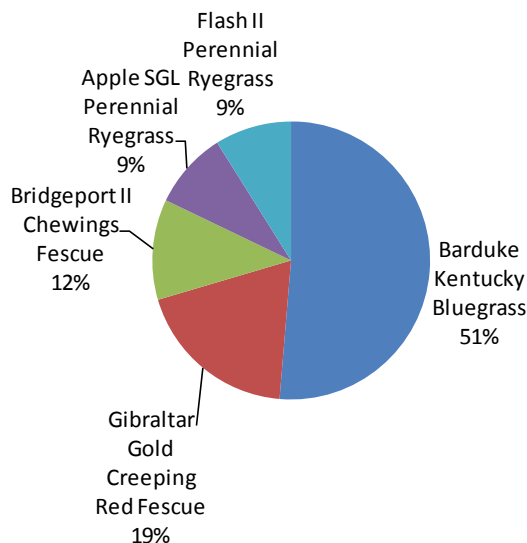

RichLawn Deluxe Lawn Mix

- Coastal or Interior
 - Front lawn seed
 - Full sun to moderate shade
- For:*
- Home lawns
 - Landscaping

The **RichLawn Deluxe** lawn seed mixture is for top-quality well-maintained lawn areas with full sun to moderate shade.

This mixture is of fine to medium texture and performs well at a low, medium, or high height of cut.

RichLawn Deluxe should be seeded at 5-7 pounds per 1,000 square feet, depending on seeding conditions and desired growth density.

Seed Mixture Composition

% By Weight

% By Seed Count

Varieties subject to change, based on availability. In the case of substitutions, equivalent varieties will be used.