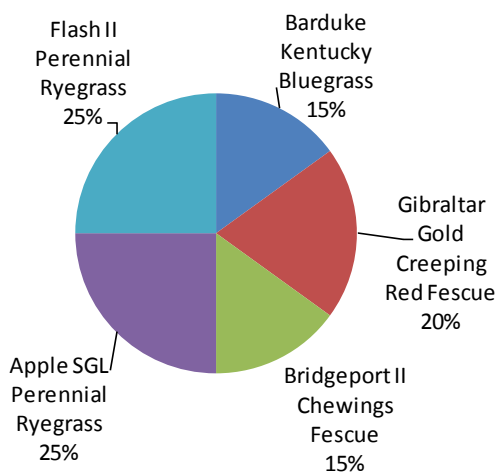

RichLawn Deluxe Lawn Mix

1. Coastal or Interior
   - Front lawn seed
   - Full sun to moderate shade
2. *For:*
3. Home lawns
   - Landscaping

The **RichLawn Deluxe** lawn seed mixture is for top-quality well-maintained lawn areas with full sun to moderate shade.

This mixture is of fine to medium texture and performs well at a low, medium, or high height of cut.

RichLawn Deluxe should be seeded at 5-7 pounds per 1,000 square feet, depending on seeding conditions and desired growth density.

Seed Mixture Composition

% By Weight