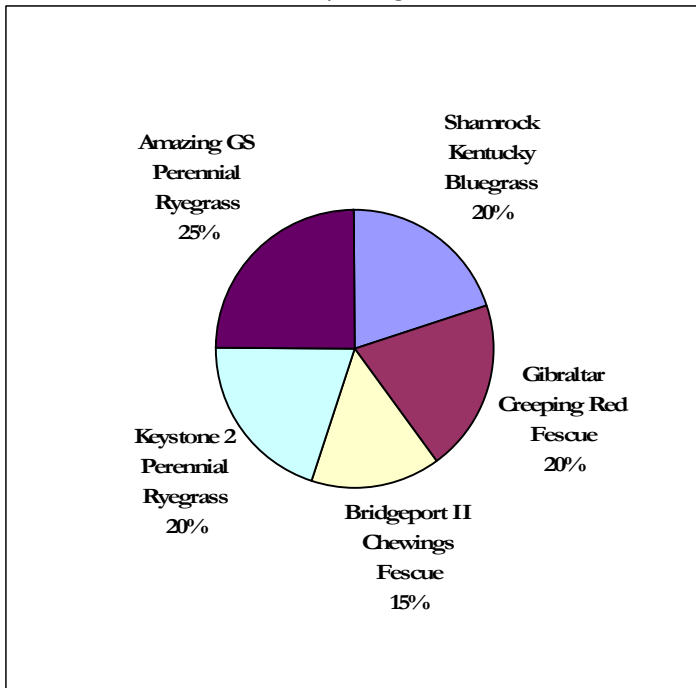

RichLawn Deluxe Lawn Mix

1. Coastal or Interior
   - Front lawn seed
   - Full sun to moderate shade
2. *For:*
3. Home lawns
   - Landscaping

The **RichLawn Deluxe** lawn seed mixture is for top-quality well-maintained lawn areas with full sun to moderate shade.

This mixture is of fine to medium texture and performs well at a low, medium, or high height of cut.

RichLawn Deluxe should be seeded at 5-7 pounds per 1,000 square feet, depending on seeding conditions and desired growth density.

Seed Mixture Composition

% By Weight