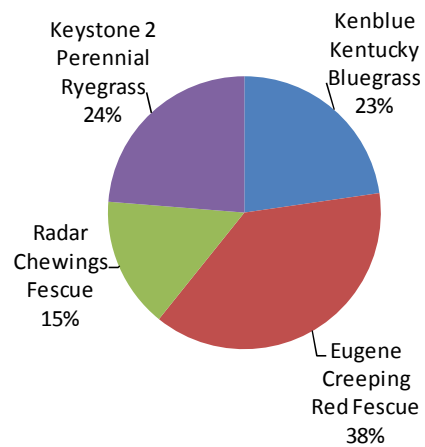

RichLawn Sun & Shade Lawn Mix

- Coastal or Interior
 - Front or back lawn seed
 - Full sun to dense shade
- For:*
- Home lawns
 - Landscaping

The **RichLawn Sun & Shade** lawn seed mixture is for fine-textured lawns with dense shade to full sun.

This mixture is of fine to medium texture and performs well at a low, medium, or high height of cut.

RichLawn Sun & Shade should be seeded at 5-7 pounds per 1,000 square feet, depending on seeding conditions and desired growth density.

Seed Mixture Composition

% By Weight

% By Seed Count

Varieties subject to change, based on availability. In the case of substitutions, equivalent varieties will be used.