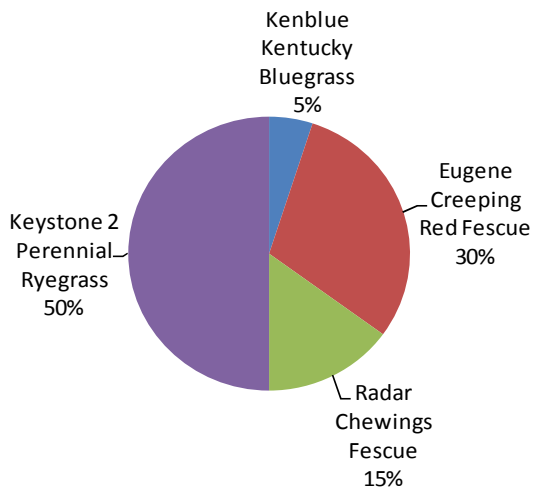

RichLawn Sun & Shade Lawn Mix

1. Coastal or Interior
   - Front or back lawn seed
   - Full sun to dense shade
2. *For:*
3. Home lawns
   - Landscaping

The **RichLawn Sun & Shade** lawn seed mixture is for fine-textured lawns with dense shade to full sun.

This mixture is of fine to medium texture and performs well at a low, medium, or high height of cut.

RichLawn Sun & Shade should be seeded at 5-7 pounds per 1,000 square feet, depending on seeding conditions and desired growth density.

Seed Mixture Composition

% By Weight