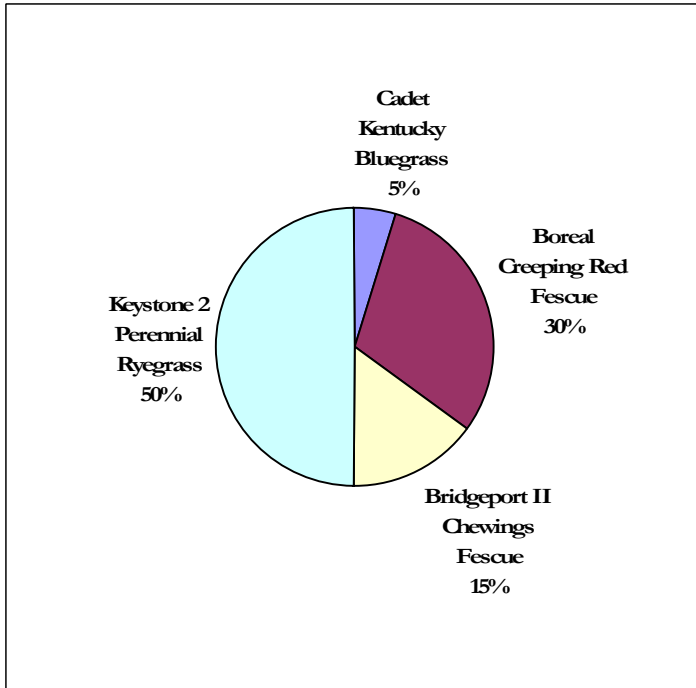

RichLawn Sun & Shade Lawn Mix

1. Coastal or Interior
   - Front or back lawn seed
   - Full sun to dense shade
2. *For:*
3. Home lawns
   - Landscaping

The **RichLawn Sun & Shade** lawn seed mixture is for fine-textured lawns with dense shade to full sun.

This mixture is of fine to medium texture and performs well at a low, medium, or high height of cut.

RichLawn Sun & Shade should be seeded at 5-7 pounds per 1,000 square feet, depending on seeding conditions and desired growth density.

Seed Mixture Composition

% By Weight