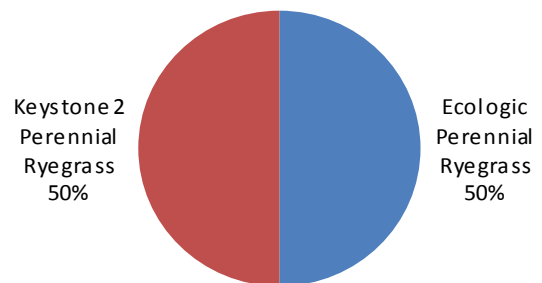

RichLawn Overseeding Lawn Mix

- Coastal
 - Overseeding for existing lawns
 - Full sun to moderate shade
- For:*
- Home lawns
 - Landscaping

The **RichLawn Overseeding** mixture is a premium-quality turf blend which includes top-rated perennial ryegrass varieties, for general home & landscape use with full sun to moderate shade.

This mixture is of fine to medium texture and performs well at a low, medium, or high height of cut.

RichLawn Overseeding should be seeded at 7-10 pounds per 1,000 square feet, depending on seeding conditions and desired growth density.

Seed Mixture Composition

% By Weight

% By Seed Count

Varieties subject to change, based on availability. In the case of substitutions, equivalent varieties will be used.