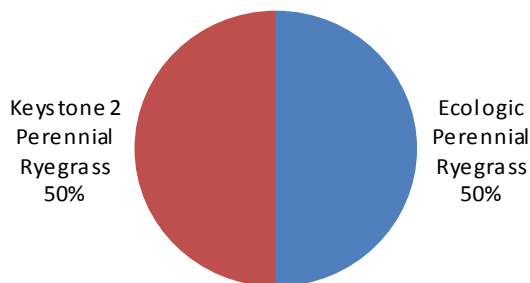

RichLawn Overseeding Lawn Mix

1. Coastal
   - Overseeding for existing lawns
   - Full sun to moderate shade
2. *For:*
3. Home lawns
   - Landscaping

The **RichLawn Overseeding** mixture is a premium-quality turf blend which includes top-rated perennial ryegrass varieties, for general home & landscape use with full sun to moderate shade.

This mixture is of fine to medium texture and performs well at a low, medium, or high height of cut.

RichLawn Overseeding should be seeded at 7-10 pounds per 1,000 square feet, depending on seeding conditions and desired growth density.

Seed Mixture Composition

% By Weight