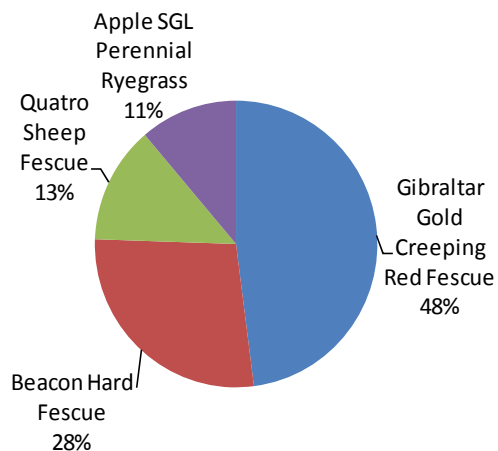

RichLawn Low Maintenance Lawn Mix

- Coastal or Interior
 - Low-growing & drought-tolerant
 - Full sun to moderate shade
- For:*
- Home lawns
 - Landscaping

The **RichLawn Low Maintenance** lawn seed mixture is for areas requiring a low-growing drought-tolerant mixture with low-maintenance requirements under full sun to moderate shade.

This mixture is of fine to medium texture and performs well at a low, medium, or high height of cut.

RichLawn Low Maintenance should be seeded at 5-7 pounds per 1,000 square feet, depending on seeding conditions and desired growth density.

Seed Mixture Composition

% By Weight

% By Seed Count

Varieties subject to change, based on availability. In the case of substitutions, equivalent varieties will be used.