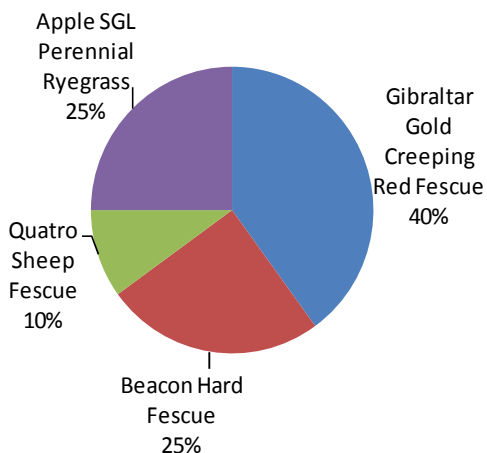

RichLawn Low Maintenance Lawn Mix

- Coastal or Interior
 - Low-growing & drought-tolerant
 - Full sun to moderate shade
- For:*
- Home lawns
 - Landscaping

The **RichLawn Low Maintenance** lawn seed mixture is for areas requiring a low-growing drought-tolerant mixture with low-maintenance requirements under full sun to moderate shade.

This mixture is of fine to medium texture and performs well at a low, medium, or high height of cut.

RichLawn Low Maintenance should be seeded at 5-7 pounds per 1,000 square feet, depending on seeding conditions and desired growth density.

Seed Mixture Composition

% By Weight

% By Seed Count

Varieties subject to change, based on availability. In the case of substitutions, equivalent varieties will be used.