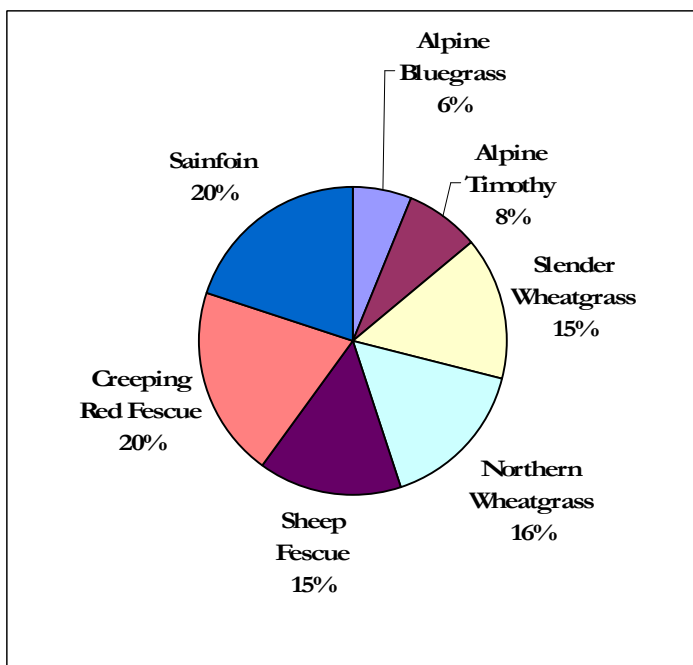

High Elevation Revegetation Mix

- Coastal or Interior
- All purpose
- Adapted to conditions of high elevation

For: • *General revegetation at high elevation*

The **High Elevation Nature** revegetation seed mixture is comprised of species that can tolerate the adverse growing conditions found at higher elevations. The alpine bluegrass, alpine timothy, slender wheatgrass and northern wheatgrass are considered native to Canada and the higher growing elevations. We have combined these natives with the deep rooting sheep fescue, the sod-forming creeping red fescue and the nitrogen-fixating sainfoin to produce the **High Elevation Nature** revegetation blend. This seed mixture can be seeded at elevations of 5000 feet or greater.

High Elevation Nature mixture should be seeded at 25-50 pounds per acre, depending on seeding conditions and desired growth density.

Seed Mixture Composition

% By Weight

% By Seed Count