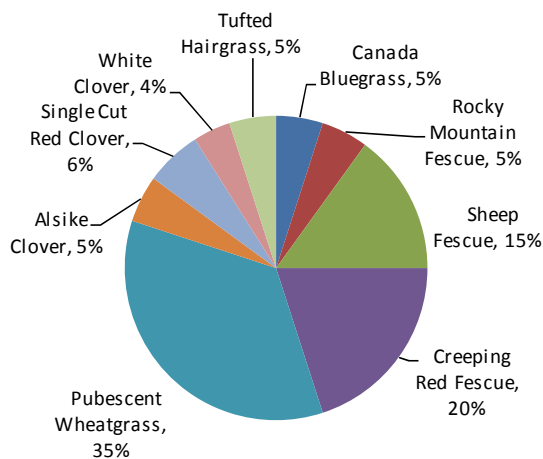

Native Grass Revegetation Mix

- Coastal or Interior
- Winterhardy

For: • *Revegetation with native grasses*

The **Native Grass** seed mixture is adaptable to a wide range of environmental conditions. In addition to being winterhardy, the species in this blend will tolerate both semi wet to more arid applications.

The **Native Grass** mixture should be seeded at 25-50 pounds per acre, depending on seeding conditions and desired growth density.

Seed Mixture Composition

% By Weight

% By Seed Count