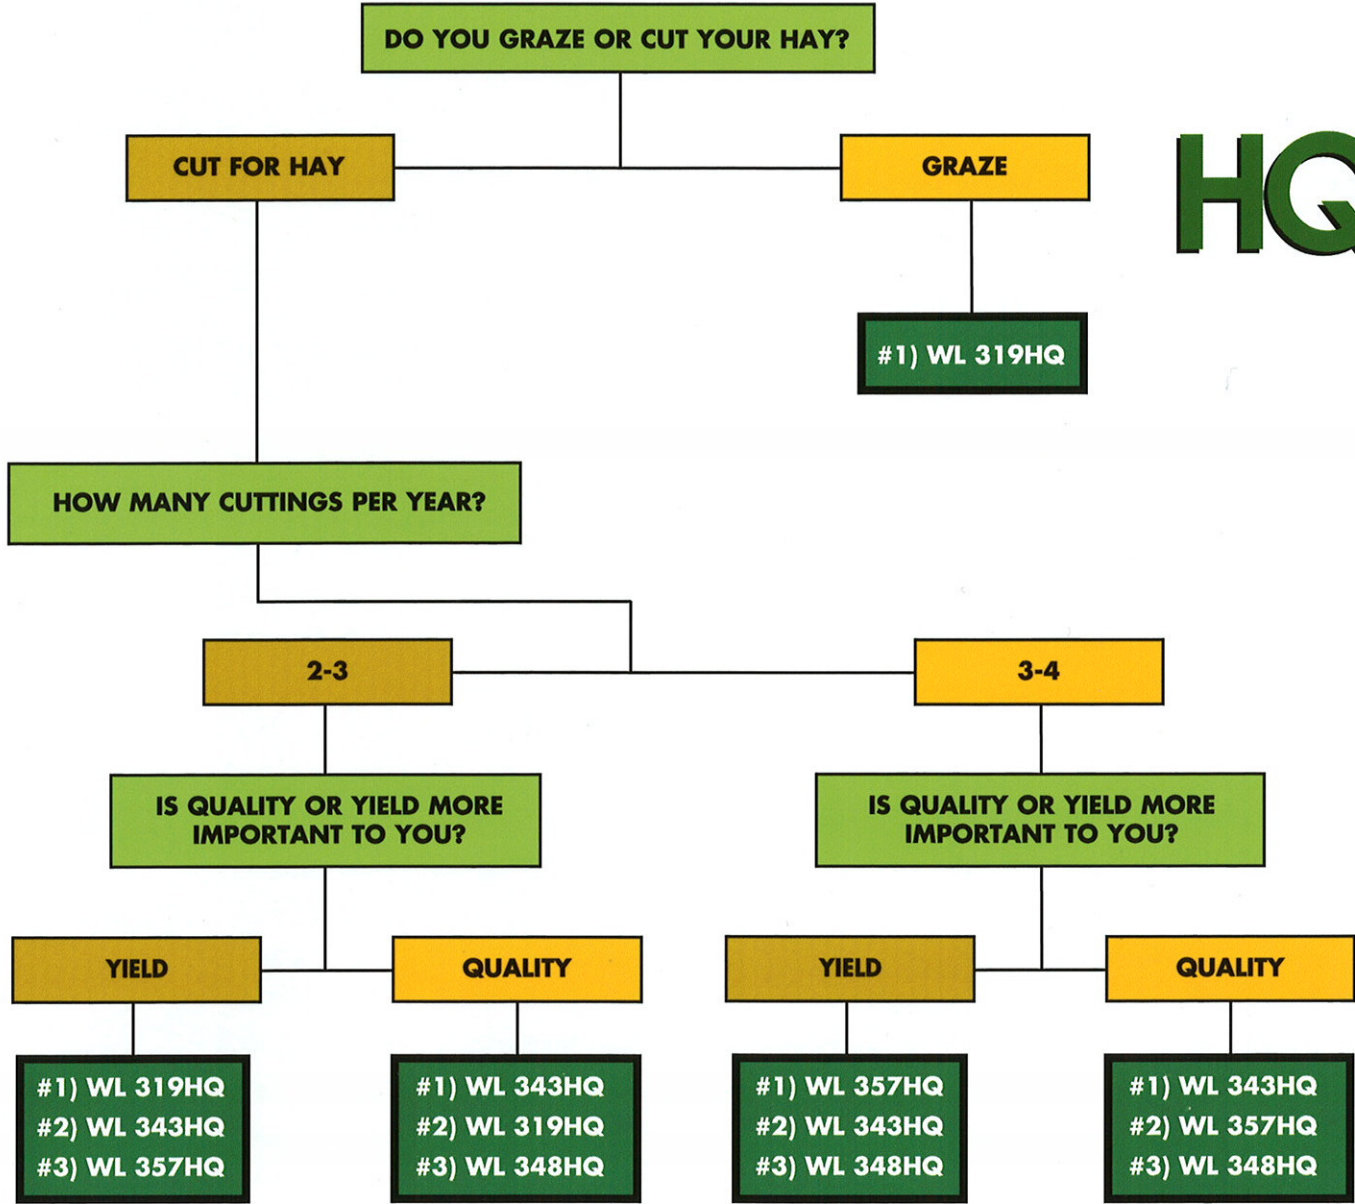

W-L ALFALFA VARIETY PLACEMENT GUIDE

TerraLink

W-L PRODUCT PLACEMENT GUIDE

ALFALFAS

SELECT THE BEST W-L ALFALFA FOR YOUR NEEDS AND MAXIMIZE PROFITABILITY!

MANAGEMENT GOAL	1ST CHOICE	2ND CHOICE
Highest Overall Yield Potential	WL 357HQ	WL 343HQ
Highest Overall Forage Quality, Feed Value	WL 343HQ	WL 319HQ
Longest Stand Life, Best Stand Persistence	WL 343HQ	WL 319HQ
Most Winterhardy	WL 319HQ	WL 343HQ
Best Performance Under 3-4 Cut Management	WL 357HQ	WL 343HQ
Best Performance Under 2-3 Cut Management	WL 319HQ	WL 343HQ
Best Performance With Companion Grasses	WL 319HQ	WL 343HQ
Earliest Maturity (First to Flower)	WL 357HQ	WL 343HQ
Latest Maturity (Last to Flower)	WL 319HQ	WL 348AP
Fastest Recovery After Cutting	WL 357HQ	WL 343HQ
Best Standability, Lodging Tolerance	WL 319HQ	WL 348AP
Best Choice for Management Intensive Grazing	WL 319HQ	WL 343HQ
Best Choice for Dual Purpose: Grazing and Haying	WL 319HQ	WL 343HQ
Strongest Tolerance to Wheel Traffic	WL 343HQ	WL 348AP
Best Tolerance to Flooding	WL 348AP	WL 343HQ
Best Choice Under Irrigation	WL 357HQ	WL 343HQ
Best Tolerance to Drought	WL 343HQ	WL 319HQ
Best Adaptation to Poorly Drained Soils	WL 348HQ	WL 343HQ
Strongest Disease-Resistance Package	WL 348AP	WL 343HQ
Strongest Insect-Resistance Package	WL 357HQ	WL 343HQ
Strongest Nematode-Resistance Package	WL 357HQ	WL 343HQ

HQTM
TerraLink