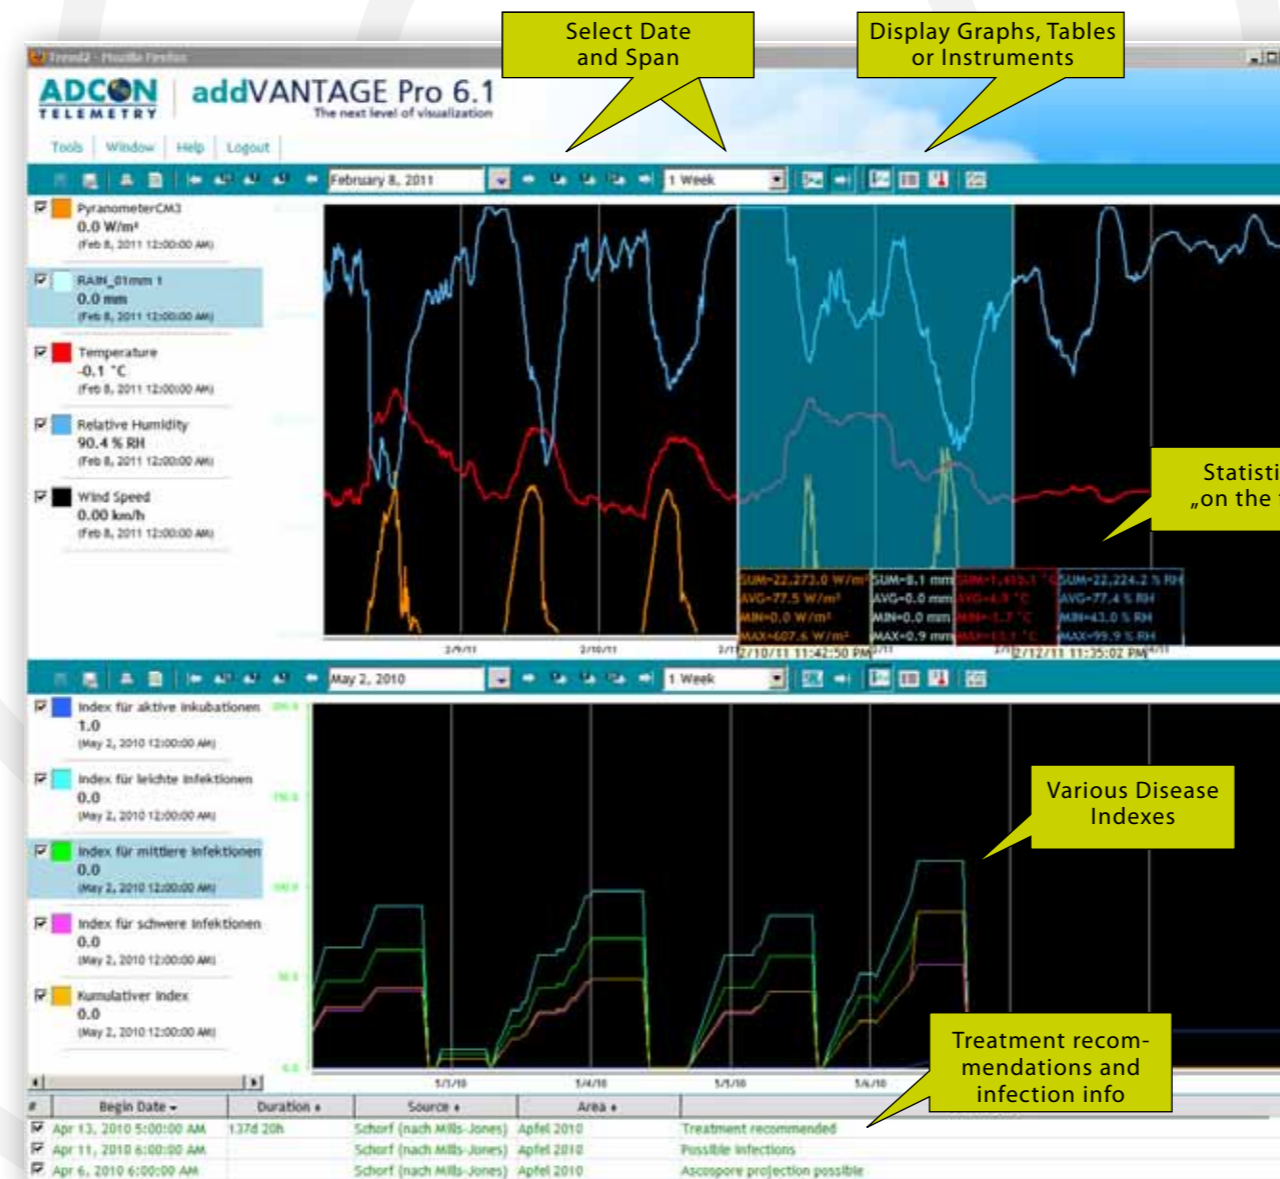

Wireless communication with your crops!

Integrated management solutions for agriculture

Save chemicals - get better and healthier crops!

Growers benefit

- > Get important information anytime, anywhere, even from remote locations
- > Support the environment
- > Only spray when it is really necessary – save 20% and more in agrochemicals
- > Custom chemical database, full treatment traceability
- > Save energy, time and money
- > Improve yield and quality

What we provide

- > Site specific weather information in near real-time
- > Numerous methods for degree-day calculation
- > Frost warnings via email/SMS
- > Disease indexes and Treatment recommendations
- > Statistical computations, like precipitation sums, temperature and humidity averages, etc.
- > User definable thresholds to trigger alarms and events
- > Customizable graphs – make them look the way you want!
- > Multi-language user-interface
- > Fully web enabled – work through a web browser, from any computer, from anywhere, at any time!
- > WAP Interface for mobile data access

Crop protection models for a wide range of crops

Leading plant and disease specialists from all over the world support the use of disease risk indexes, GDD Growing Degree-Day calculation and chilling hours. Reduce chemical usage during low disease pressure periods and optimize your spraying intervals during high-pressure periods. Our models give you accurate information for accurate management decisions.