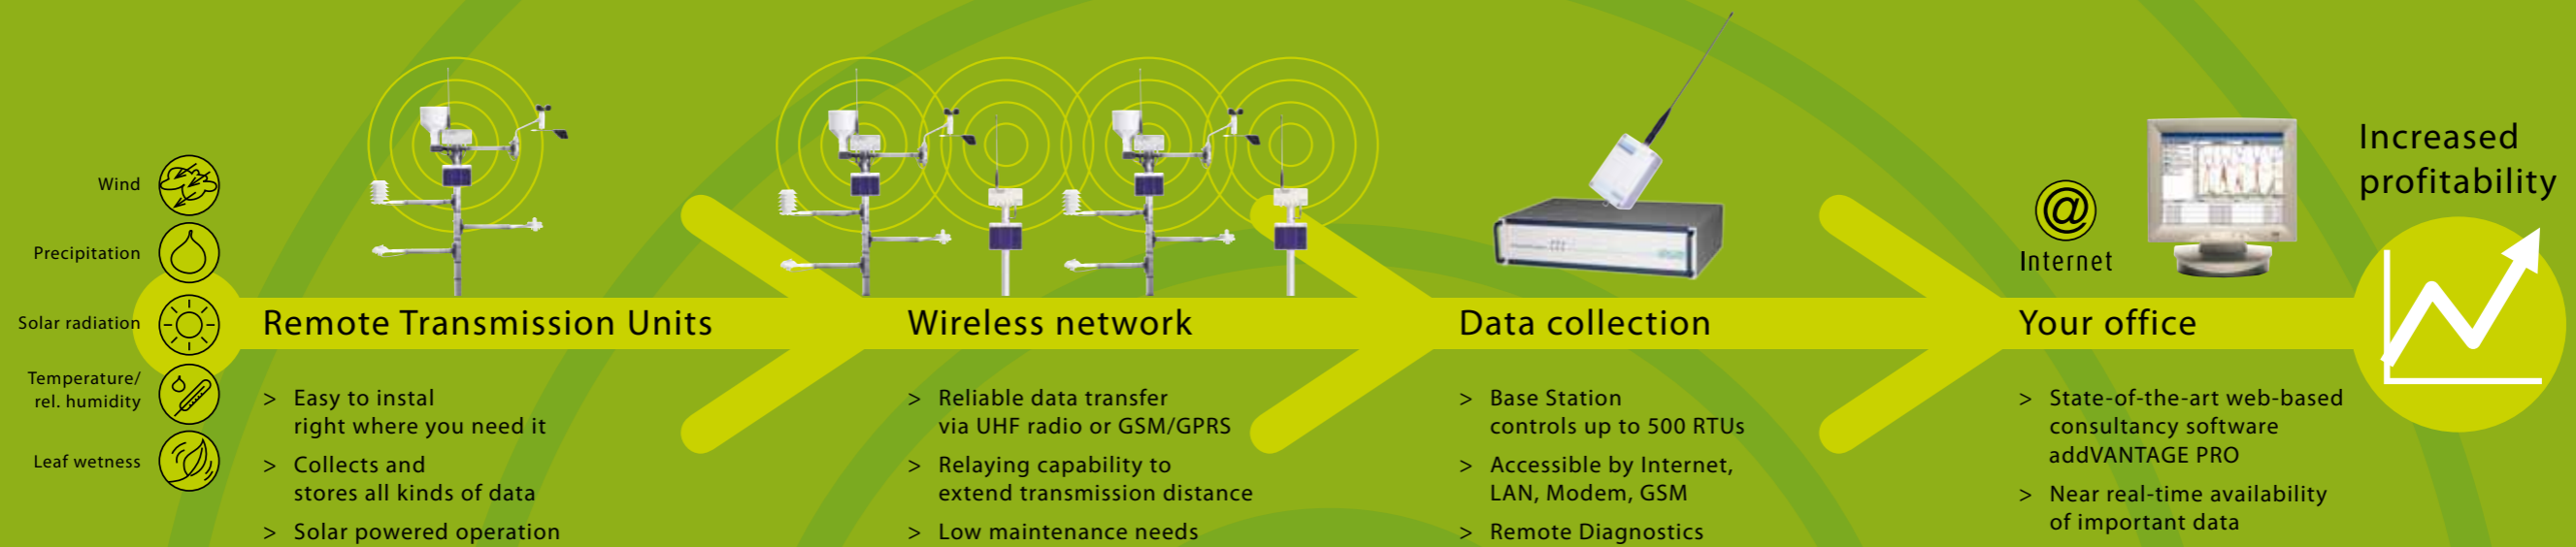

Wireless communication with your crops!

Integrated management solutions for agriculture

Save chemicals - get better and healthier crops!

Growers benefit

- > Get important information anytime, anywhere, even from remote locations
- > Support the environment
- > Only spray when it is really necessary – save 20% and more in agrochemicals
- > Custom chemical database, full treatment traceability
- > Save energy, time and money
- > Improve yield and quality

What we provide

- > Site specific weather information in near real-time
- > Numerous methods for degree-day calculation
- > Frost warnings via email/SMS
- > Disease indexes and Treatment recommendations
- > Statistical computations, like precipitation sums, temperature and humidity averages, etc.
- > User definable thresholds to trigger alarms and events
- > Customizable graphs – make them look the way you want!
- > Multi-language user-interface
- > Fully web enabled – work through a web browser, from any computer, from anywhere, at any time!
- > WAP Interface for mobile data access

Crop protection models for a wide range of crops

Leading plant and disease specialists from all over the world support the use of disease risk indexes, GDD Growing Degree-Day calculation and chilling hours. Reduce chemical usage during low disease pressure periods and optimize your spraying intervals during high-pressure periods. Our models give you accurate information for accurate management decisions.

ADCON - Equipment for Professionals

The world's leading brands, from wine makers to vegetable growers to banana farmers, Universities, Governments, Researchers and Consultants rely on Adcon weather stations to deliver timely and accurate data for their daily decisions. Because your crop is too valuable to put it at risk!